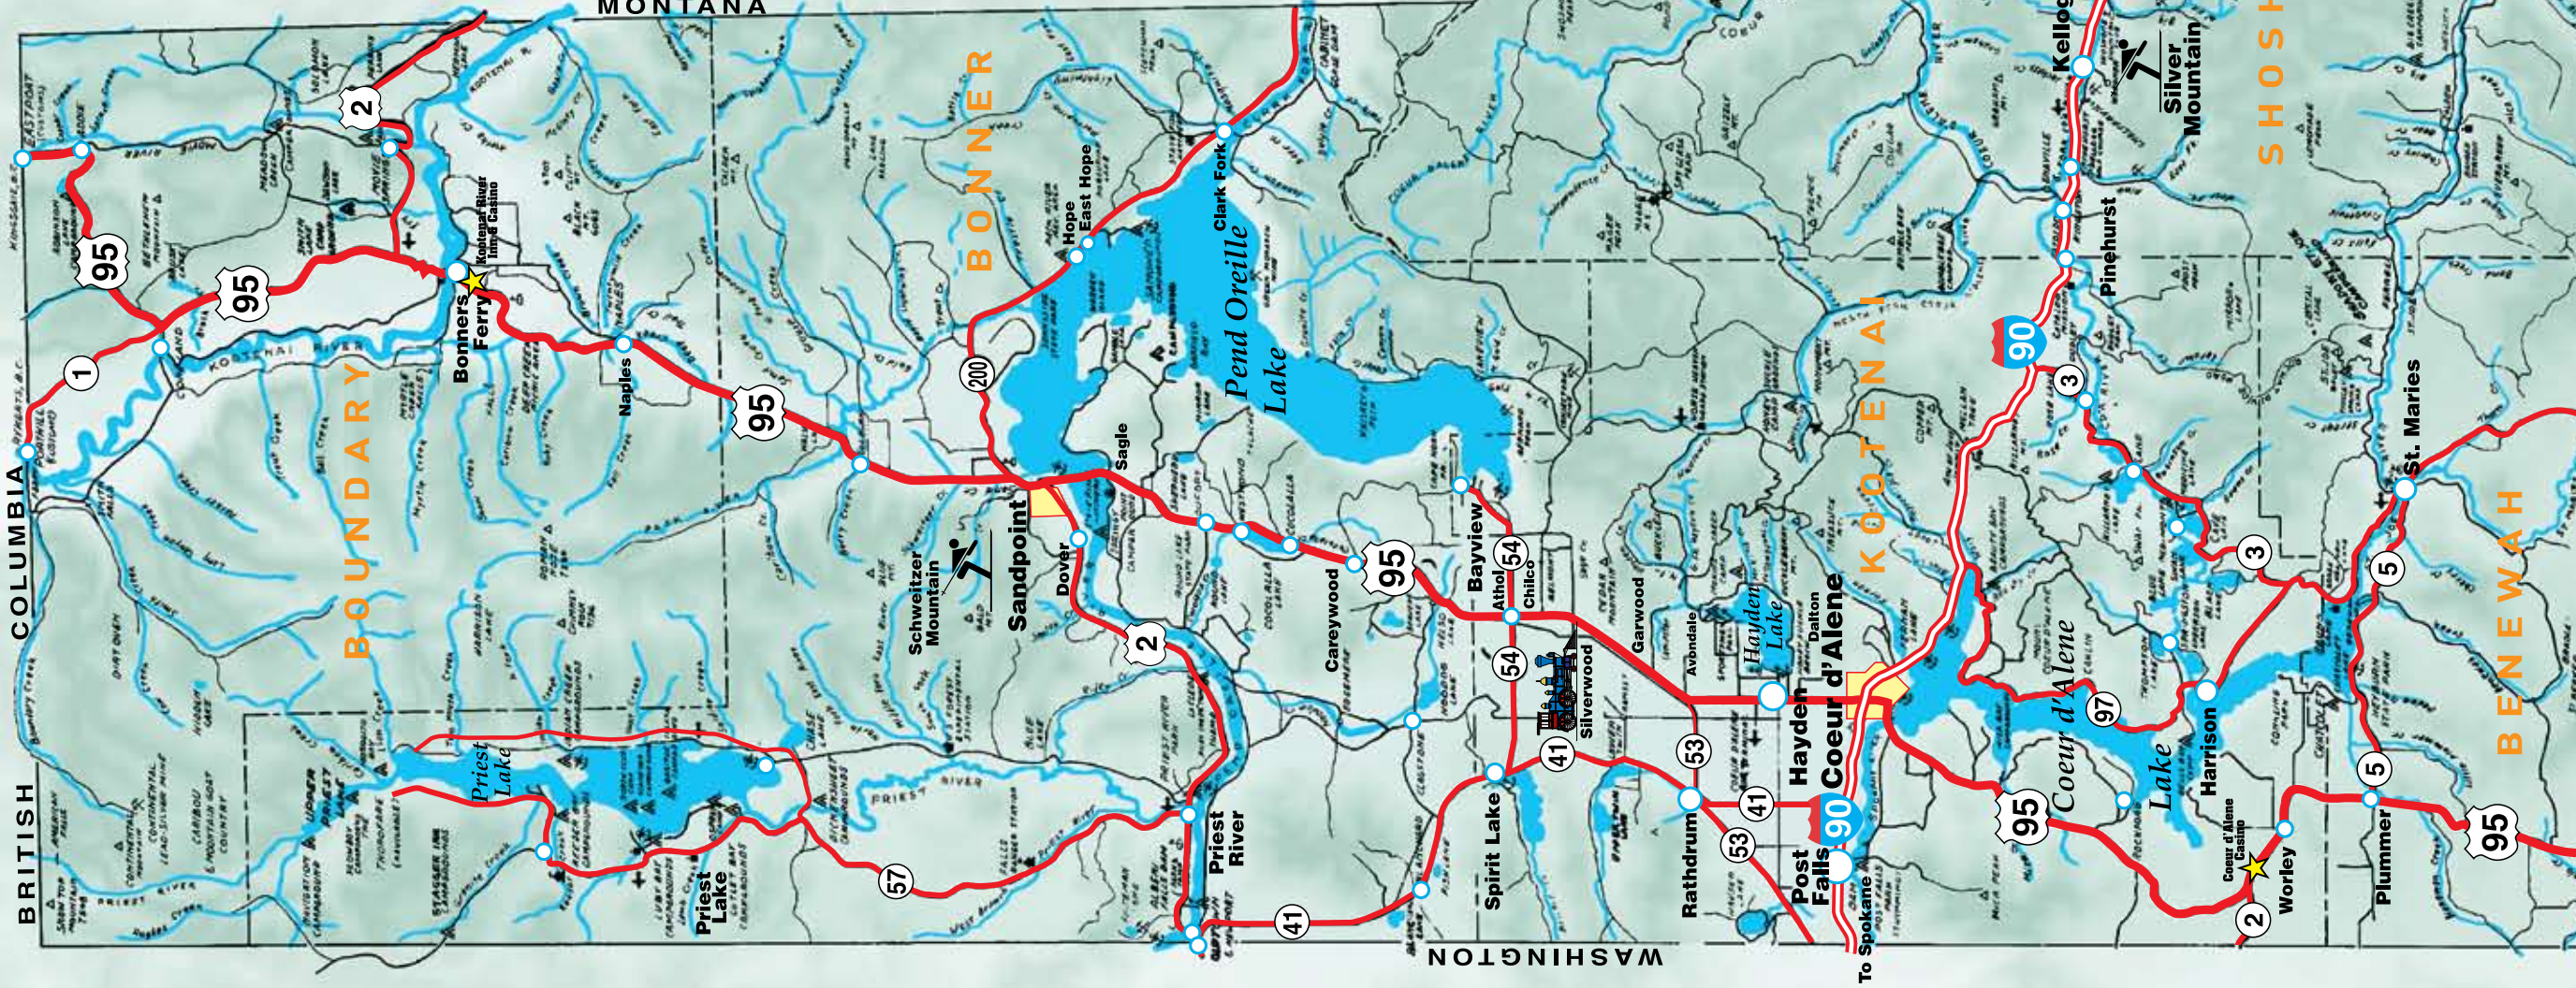

BEUTLER & ASSOCIATES®

C21 Agents. Smarter. Bolder. Faster.

EQUINE PROPERTY SPECIALIST

Katie Bane,
ABR, CRS, GRI
www.KTBane.com
Katie@KTBane.com
(208) 661-6753

FINE HOMES & ESTATES SPECIALIST

Pehr Black
www.PehrBlack.com
SuperP@PehrBlack.com
(208) 818-7703

DOWNTOWN SPECIALIST

Chad Oakland
www.NorthIdahoChad.com
Chad@NorthIdahoChad.com
(208) 704-2000

RESIDENTIAL SPECIALIST

Marcello Conigliaro,
CRS, GRI, ABR
www.BuyMarcello.com
info@BuyMarcello.com
(208) 640-0269

RESIDENTIAL & WATERFRONT SPECIALIST

Gary Hansen
Licensed in WA & ID
www.GaryHansenHomes.com
ghansen@21goldchoice.com
(509) 869-0618

SILVER VALLEY SPECIALIST

Jacques Lemieux,
GRI, ePRO
Jacques@21goldchoice.com
(208) 660-0320

LUXURY CONDOMINIUM SPECIALIST

Mike DeLong
www.IdahoDeLong.com
mdeLong@21goldchoice.com
(208) 661-3734

WATERFRONT & GOZZER RANCH SPECIALIST

Michelle Stafford
www.cdawaterfront.com
michelle@cdawaterfront.com
(208) 704-7447

BANK-OWNED RESIDENTIAL PROPERTY SPECIALIST

Hap Hilbish,
ABR, CRS, GRI, SFR, SRES
www.haphilbish.com
hap@haphilbish.com
(208) 665-3915

RESIDENTIAL & FINE HOMES SPECIALIST

Pamela Harmon
www.PamHarmon.com
pamh@21goldchoice.com
(208) 659-6678

#1 CENTURY 21® Office in the Nation 2010

www.21GoldChoice.com

BEUTLER & ASSOCIATES 1836 Northwest Blvd. Coeur d'Alene, ID 208-765-5554 800-786-4555